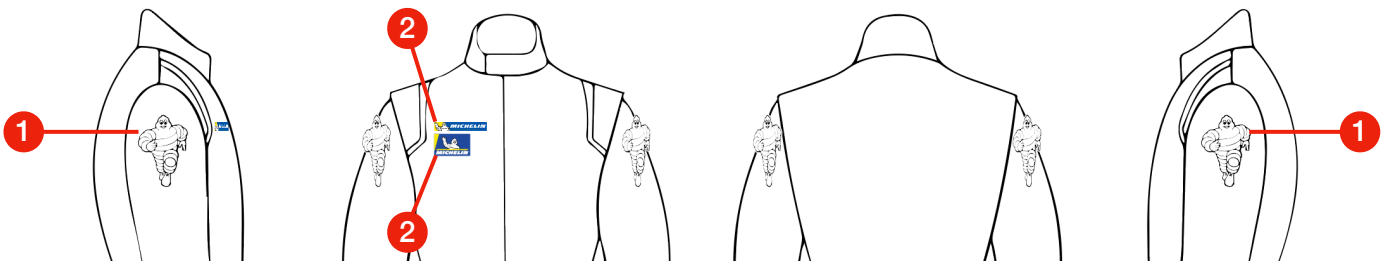

# PTWS

» Stickers will be handed over on WED - FRI before the Winter Series racing days

» MANDATORY stickers: Failing stickers or invalid placing of stickers may lead to not passing scrutineering

NR.	AMOUNT	TYPE	POSITION
1	3x	Starting number plate + Starting numbers	Doors left + right, front-nose center
2	2x	Prototype Winter Series	Wing mirrors left + right
3	1x	Prototype Winter Series window banner	Top of windshield
4	4x	Michelin man (15cm / 20 cm)	Front + rear: left + right near wheel arch, as high as possible
5	6x	Michelin logo (50cm, not to be cutted)	Front + rear: left + right. side: as high as possible, no cut

NR.	AMOUNT	TYPE	POSITION
1	2x	Michelin man (8cm)	Sleeves left + right as high as possible
2	2x	Michelin logo (rectangle (12cm) or stacked (9cm))	Chest level right side (rectangle OR stacked)