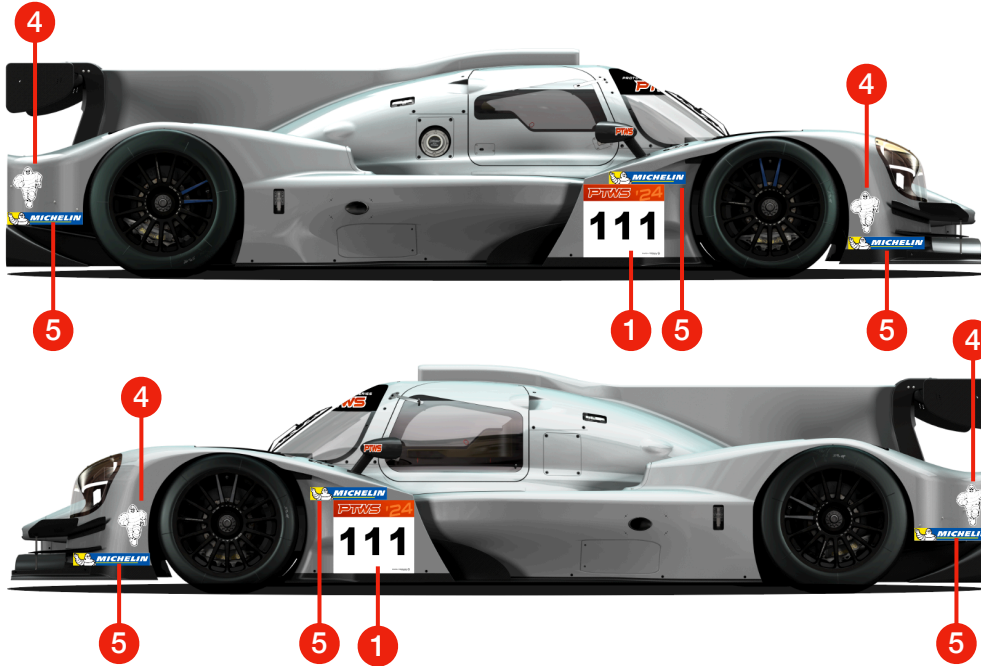

### MANDATORY STICKER INSTRUCTIONS FOR PROTOTYPE WINTER SERIES 2024:

YOUR CONTACT: STEFAN LEHNER - Racing Series Coordinator

E-mail: [stefan@winter-series.com](mailto:stefan@winter-series.com)

# PTWS

» Stickers will be handed over on WED - FRI before the Winter Series racing days

» MANDATORY stickers: Failing stickers or invalid placing of stickers may lead to not passing scrutineering

NR.	AMOUNT	TYPE	POSITION
1	3x	Starting number plate + Starting numbers	Doors left + right, front-nose center
2	2x	Prototype Winter Series	Wing mirrors left + right
3	1x	Prototype Winter Series window banner	Top of windshield
4	4x	Michelin man (15cm / 20 cm)	Front + rear: left + right near wheel arch, as high as possible
5	6x	Michelin logo (50cm, not to be cutted)	Front + rear: left + right. side: as high as possible, no cut

NR.	AMOUNT	TYPE	POSITION
1	2x	Michelin man (8cm)	Sleeves left + right as high as possible
2	2x	Michelin logo (rectangle (12cm) or stacked (9cm))	Chest level right side (rectangle OR stacked)