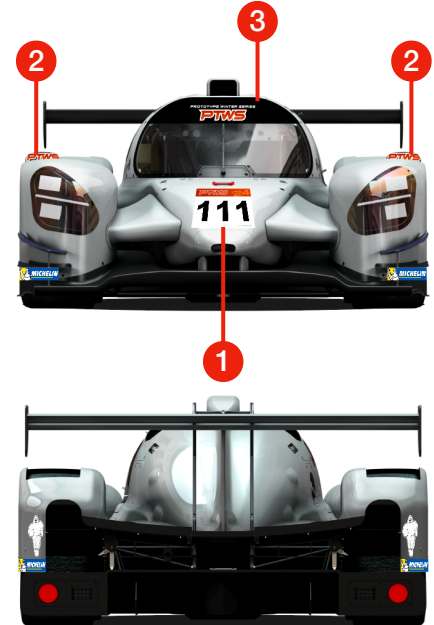

# PTWS

» Stickers will be handed over on WED - FRI before the Winter Series racing days

» MANDATORY stickers: Failing stickers or invalid placing of stickers may lead to not passing scrutineering

NR.	AMOUNT	TYPE	POSITION
1	3x	Starting number plate + Starting numbers	Doors left + right, front-nose center
2	2x	Prototype Winter Series	Wing mirrors left + right
3	1x	Prototype Winter Series window banner	Top of windshield
4	4x	Michelin man (15cm / 20 cm)	Front + rear: left + right near wheel arch, as high as possible
5	6x	Michelin logo (50cm, not to be cutted)	Front + rear: left + right. side: as high as possible, no cut

NR.	AMOUNT	TYPE	POSITION
1	2x	Michelin man (8cm)	Sleeves left + right as high as possible
2	2x	Michelin logo (rectangle (12cm) or stacked (9cm))	Chest level right side (rectangle OR stacked)